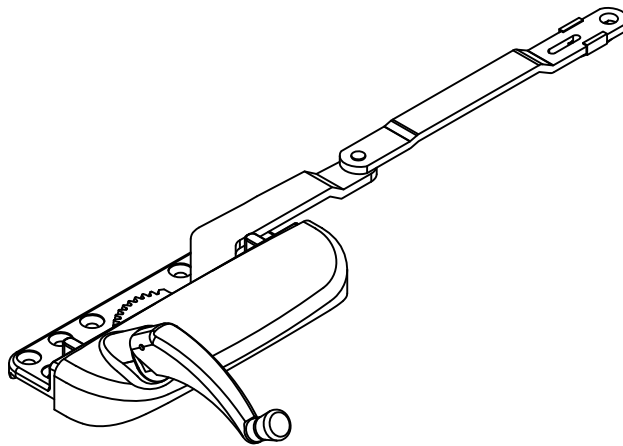

# Grande Case Reverse Dyad Operator (Low Profile)

Left Hand Shown

Profile Cut Out

Product Name	Part Number	" A "
Grande Reverse Dyad Operator , RH	132626-RQSWS	4.75 "
Grande Reverse Dyad Operator , LH	132626-LQSWS	4.75 "
Grande Reverse Dyad Operator, Short Arm , RH	132626S-RQSWS	4.5 "
Grande Reverse Dyad Operator, Short Arm , LH	132626S-LQSWS	4.5 "

### Stud Bracket 19048 (Non-Handed)