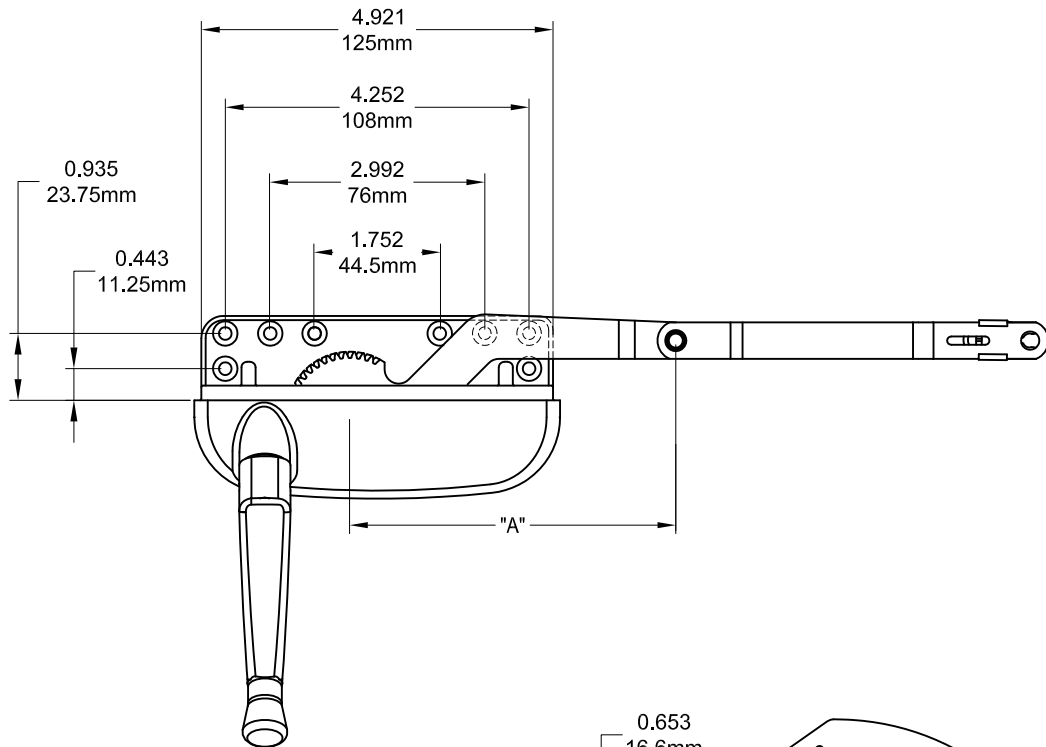

# Grande Case Reverse Dyad Operator (Low Profile)

Left Hand Shown

Profile Cut Out

Product Name	Part Number	" A "
Grande Reverse Dyad Operator , RH	132626-RQSWS	4.75 "
Grande Reverse Dyad Operator , LH	132626-LQSWS	4.75 "
Grande Reverse Dyad Operator, Short Arm , RH	132626S-RQSWS	4.5 "
Grande Reverse Dyad Operator, Short Arm , LH	132626S-LQSWS	4.5 "

### Stud Bracket 19048 (Non-Handed)