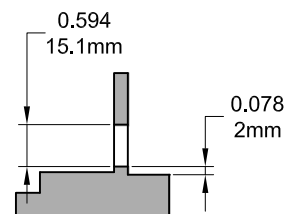

# Grande Case Reverse Dyad Operator (Low Profile)

Left Hand Shown

Profile Cut Out

Product Name	Part Number	" A "
Grande Reverse Dyad Operator , RH	132626-RQSWS	4.75 "
Grande Reverse Dyad Operator , LH	132626-LQSWS	4.75 "
Grande Reverse Dyad Operator, Short Arm , RH	132626S-RQSWS	4.5 "
Grande Reverse Dyad Operator, Short Arm , LH	132626S-LQSWS	4.5 "

### Stud Bracket 19048 (Non-Handed)