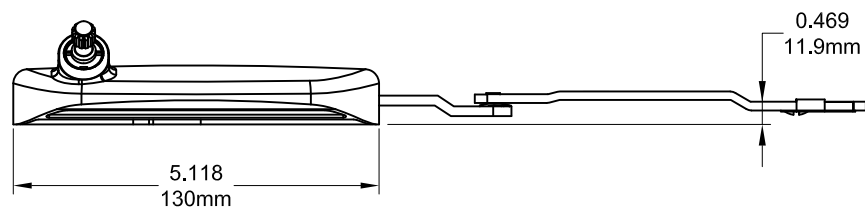

# Grande Case Reverse Dyad Operator (Low Profile)

Left Hand Shown

Profile Cut Out

Product Name	Part Number	" A "
Grande Reverse Dyad Operator , RH	132626-RQSWS	4.75 "
Grande Reverse Dyad Operator , LH	132626-LQSWS	4.75 "
Grande Reverse Dyad Operator, Short Arm , RH	132626S-RQSWS	4.5 "
Grande Reverse Dyad Operator, Short Arm , LH	132626S-LQSWS	4.5 "

### Stud Bracket 19048 (Non-Handed)