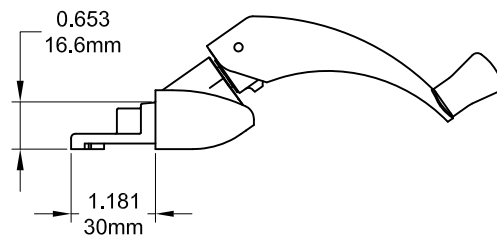

# Grande Case Reverse Dyad Operator (Low Profile)

Left Hand Shown

Profile Cut Out

Product Name	Part Number	" A "
Grande Reverse Dyad Operator , RH	132626-RQSWS	4.75 "
Grande Reverse Dyad Operator , LH	132626-LQSWS	4.75 "
Grande Reverse Dyad Operator, Short Arm , RH	132626S-RQSWS	4.5 "
Grande Reverse Dyad Operator, Short Arm , LH	132626S-LQSWS	4.5 "

### Stud Bracket 19048 (Non-Handed)