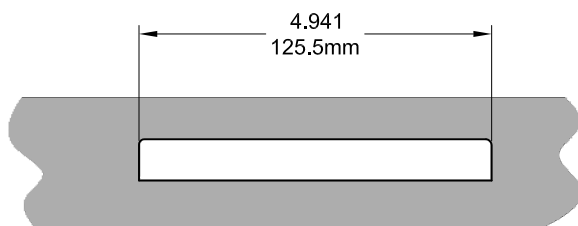

# Grande Case Reverse Dyad Operator (Low Profile)

Left Hand Shown

Profile Cut Out

Product Name	Part Number	" A "
Grande Reverse Dyad Operator , RH	132626-RQSWS	4.75 "
Grande Reverse Dyad Operator , LH	132626-LQSWS	4.75 "
Grande Reverse Dyad Operator, Short Arm , RH	132626S-RQSWS	4.5 "
Grande Reverse Dyad Operator, Short Arm , LH	132626S-LQSWS	4.5 "

### Stud Bracket 19048 (Non-Handed)